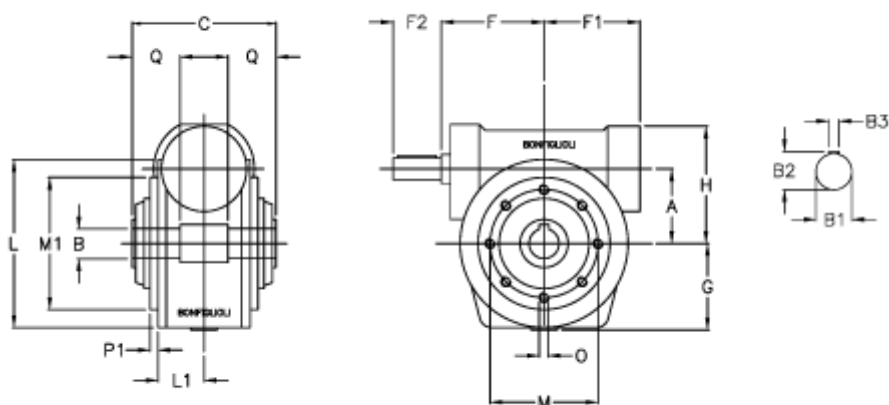

Article number: 3901049007700

Description: Worm gear with solid input shaft
VF 49P-7-HS

Measures

a	= 49.5	F1 = 63	O = M6x8
B	= 25	F2 = 40	P1 = 2.5
B1	= 16	g = 56	Q = 22.5
B2	= 18.0	H = 80	
B3	= 5	L = 107.5	
C	= 82	L1 = 36.8	
Description = VF 49P-xx-HS		m = 94	
F	= 65.0	M1 = 68	